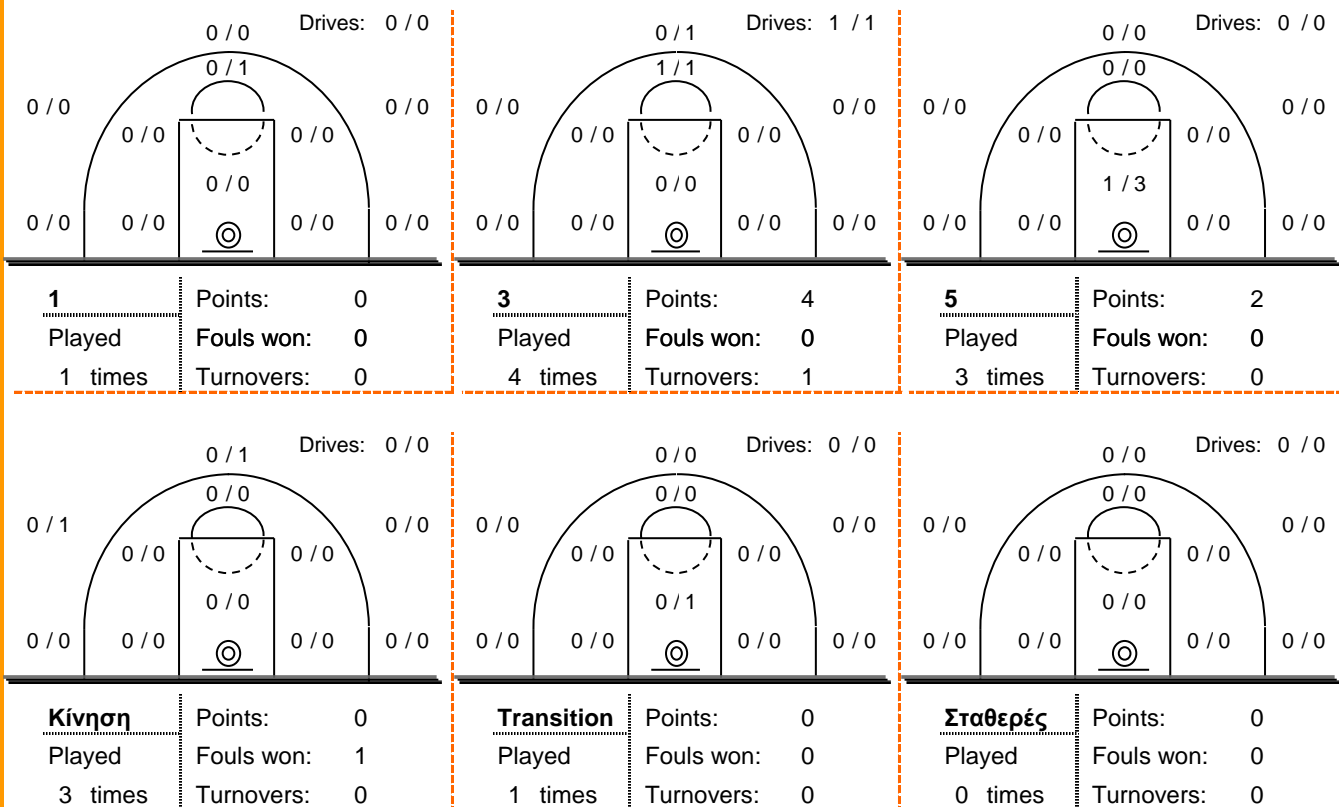

Starters- Subs ratio

Shot Chart

*Ranking= Pts+Rebs+As+St+B-Mished Shots-Tu (Time Played>7min.)

Offense Analysis

Play performance:

Against Defense Types:

Turnovers:

Fast breaks: